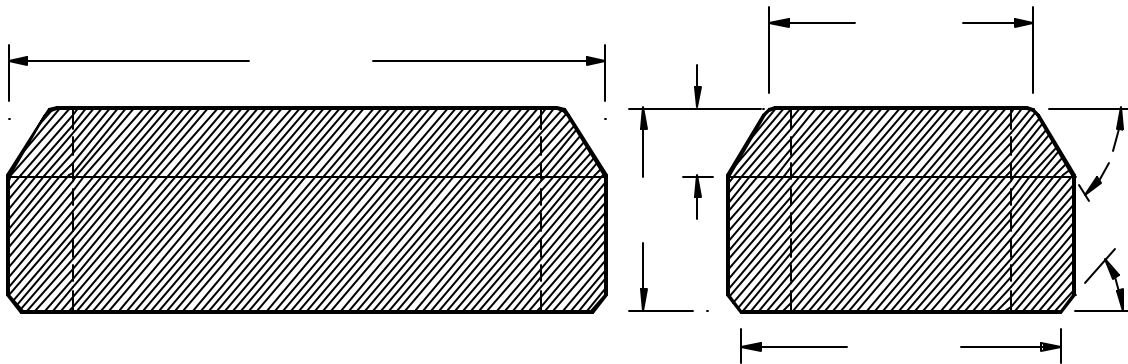

Wire Size	Layer No.	Turns / Layer	Drop L	Drop R	Total Turns
Wire Insulation					
Coil Weight					
Total Turns/Coil					
Wires in Parallel					
Coil Resistance